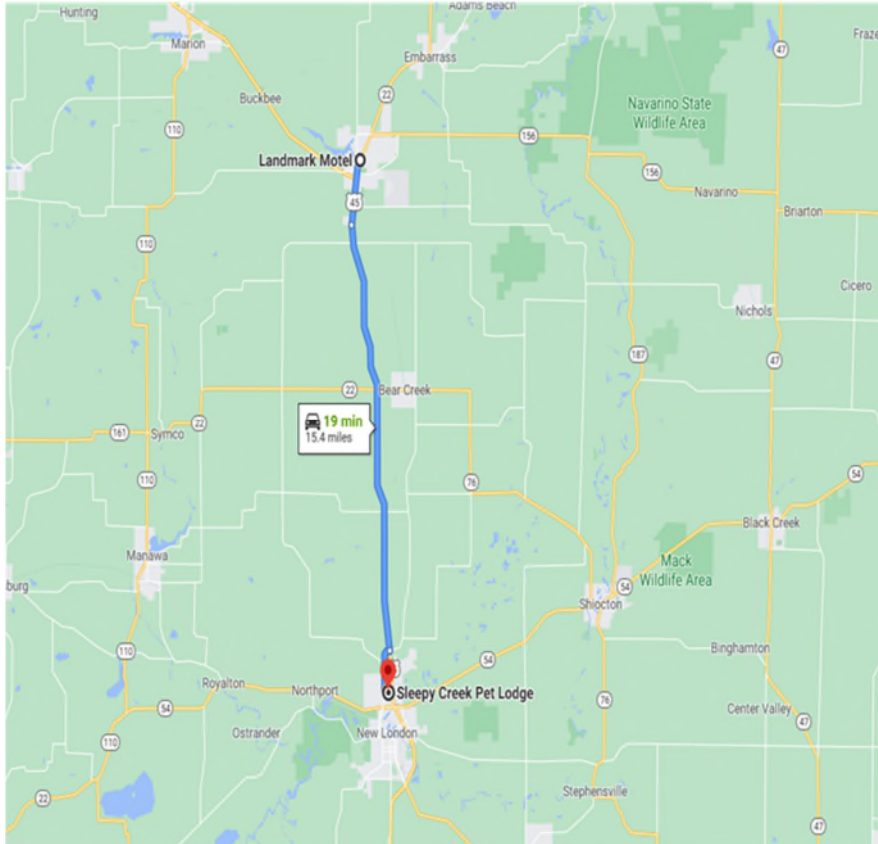

2021 AWSC Nationals Maps and Directions

Directions to National Specialty from Host Hotel

From the Landmark Motel)

Head southwest on N Main St toward W 12th St, Continue onto US-45 S

for 12.1 mi, turn right onto County Hwy D/County Rd D, continue onto N Shawano St

Turn left onto Northridge Dr, Northridge Dr turns right and becomes Handschke Dr/Henry St, destination

is on the left. Travel time is approximately 19 minutes and 15.4 miles.

Sleepy Creek Pet Lodge

1406 Handschke Dr, New London, WI 54961

From Green Bay, WI (41 miles)

Take WI-172 W and WI-54 W/WI-54 Trunk W to N Shawano St in New London, continue on N Shawano St. Drive to Handschke Dr/Henry St

From Milwaukee, WI (118 miles)

I-794, Follow I-41 to US-45 N in Winchester. Take exit 273 from US-10 W/US-45 N, continue on US-45 N. Drive to Handschke Dr/Henry St in New London

Directions to Hunt Test Site from Host Hotel

From the Landmark Motel, Head northeast on N Main St toward 13th St, Turn right onto WI-156 E/Green Tree Rd W, Continue on WI-156 E, Turn left to stay on WI-156 E, site is on the left. Travel time is approximately 12 minutes and 9.7 miles