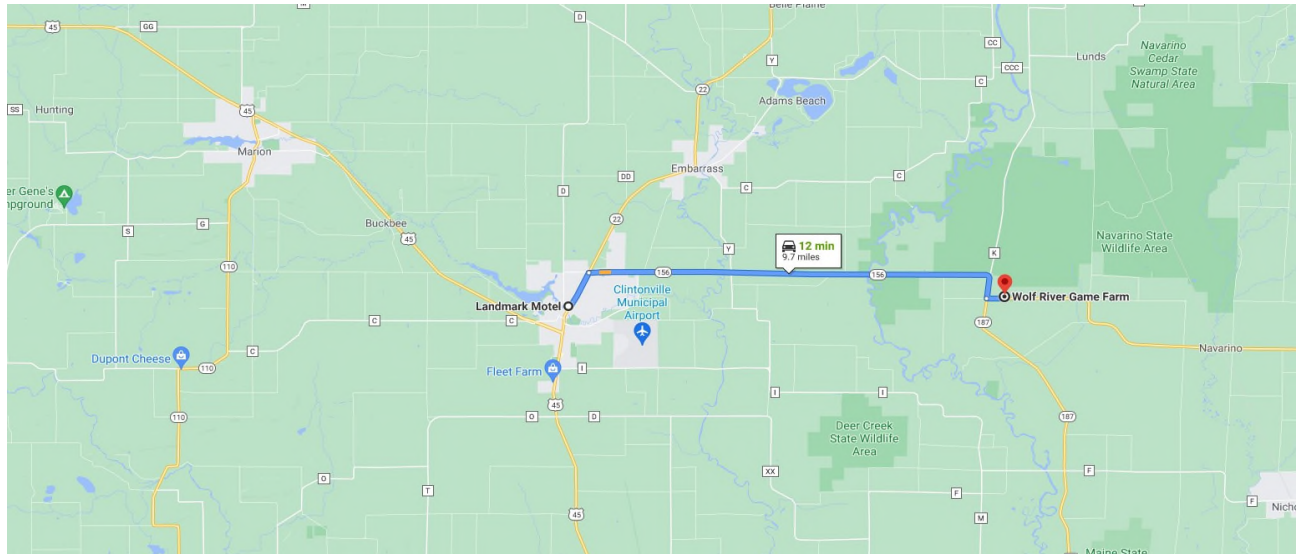

Turn left onto Northridge Dr, Northridge Dr turns right and becomes Handschke Dr/Henry St, destination

is on the left. Travel time is approximately 19 minutes and 15.4 miles.

Sleepy Creek Pet Lodge

1406 Handschke Dr, New London, WI 54961

From Green Bay, WI (41 miles)

Take WI-172 W and WI-54 W/WI-54 Trunk W to N Shawano St in New London, continue on N Shawano St. Drive to Handschke Dr/Henry St

From Milwaukee, WI (118 miles)

I-794, Follow I-41 to US-45 N in Winchester. Take exit 273 from US-10 W/US-45 N, continue on US-45 N. Drive to Handschke Dr/Henry St in New London

Directions to Hunt Test Site from Host Hotel

From the Landmark Motel, Head northeast on N Main St toward 13th St, Turn right onto WI-156 E/Green Tree Rd W, Continue on WI-156 E, Turn left to stay on WI-156 E, site is on the left. Travel time is approximately 12 minutes and 9.7 miles

Wolf River Game Farm

W6796 WI-156, Shiocton, WI 54170

FROM GREEN BAY (30 MILES) : Take 29 W to 156 go to Hwy 47 turn right go $\frac{1}{4}$ mile turn left on Hwy 156 go 7 miles farm is on your right (just after big wooden fence ends on your left).