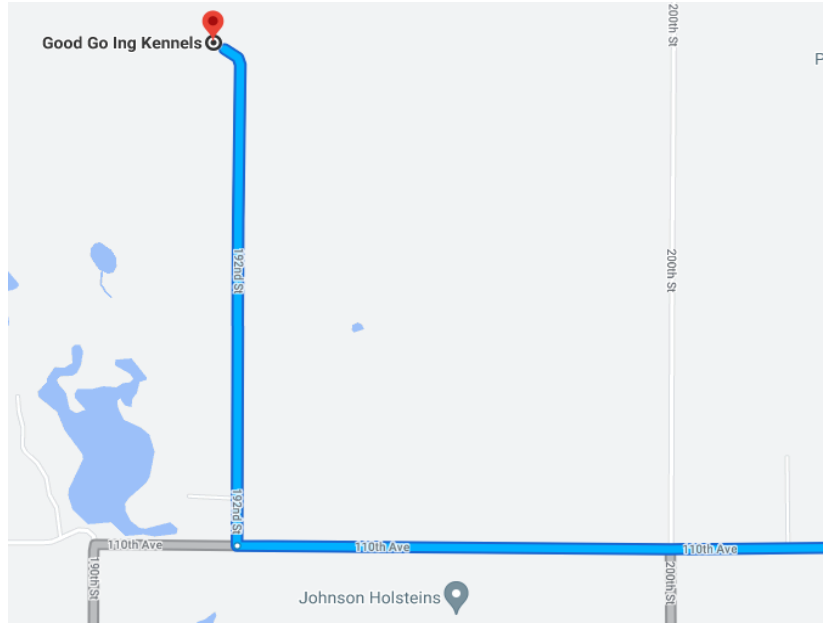

Good Go Ing Kennels: 1188 192nd St. Baldwin, WI

From South:

Head N on 63, through Baldwin, Turn Left onto County Road E, Turn Right onto 200th St, Turn Left onto 110th Ave, Turn Right onto 192nd St.

From North:

Head S on 63, Turn Right onto 110th Ave, Turn right onto 192nd St.

Approx. 15 min from Baymont Hotel

Mill Pond Park: Maple St., Baldwin WI

From South: Head N on Hwy 63, Turn right onto Maple St, Maple St. turns into 70th Ave, turn left into Mill Pond Park.

Approx 7 minutes from the Baymont Hotel.