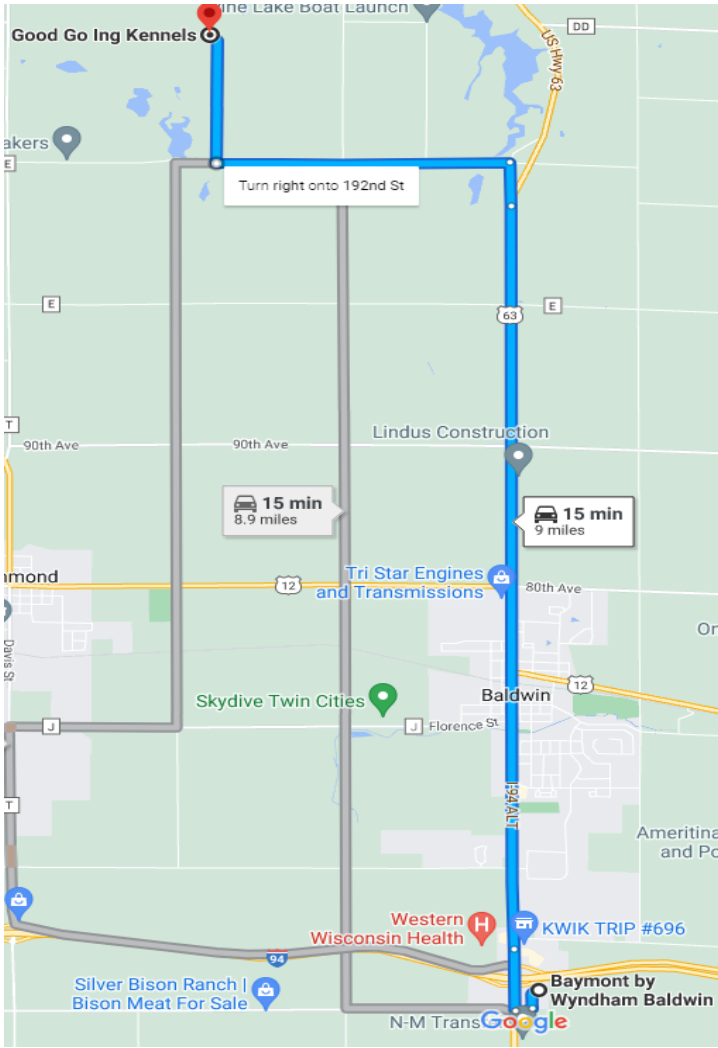

Good Go Ing Kennels: 1188 192nd St. Baldwin, WI

From South:

Head N on 63, through Baldwin, Turn Left onto County Road E, Turn Right onto 200th St, Turn Left onto 110th Ave, Turn Right onto 192nd St.

From North:

Head S on 63, Turn Right onto 110th Ave, Turn right onto 192nd St.

Approx. 15 min from Baymont Hotel

Mill Pond Park: Maple St., Baldwin WI

From South: Head N on Hwy 63, Turn right onto Maple St, Maple St. turns into 70th Ave, turn left into Mill Pond Park.

Approx 7 minutes from the Baymont Hotel.